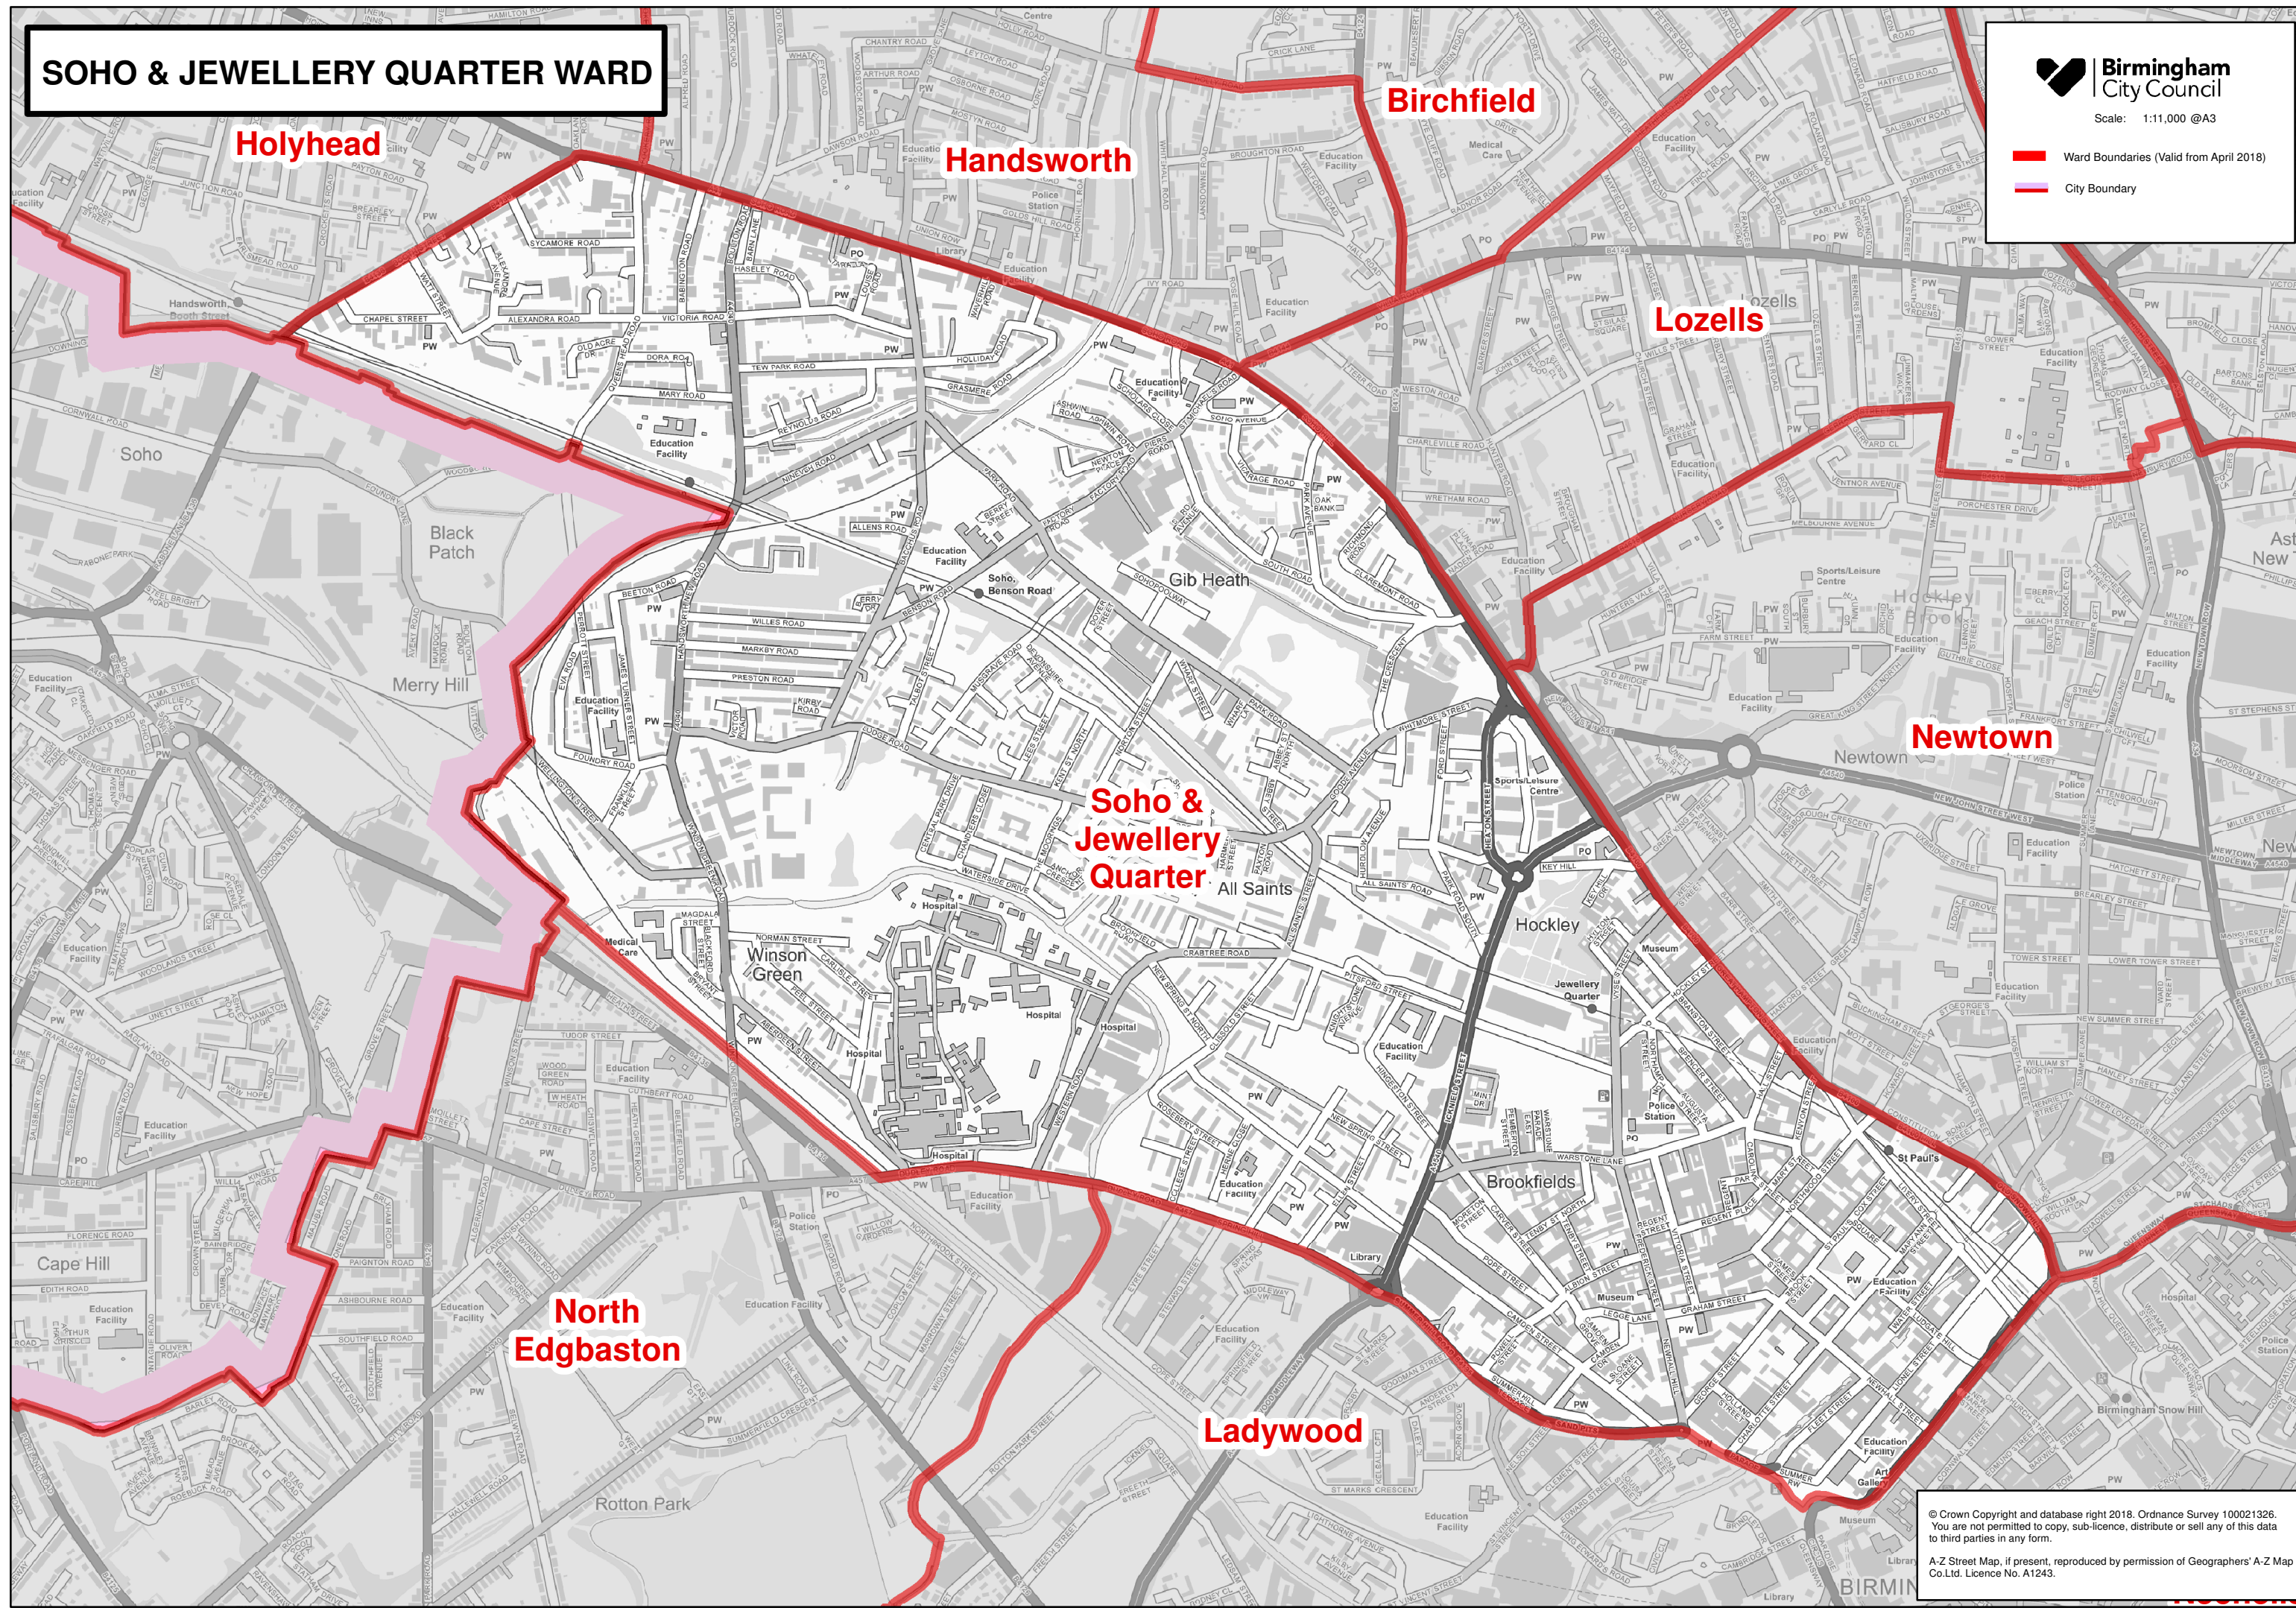

# SOHO & JEWELLERY QUARTER WARD

Scale: 1:11,000 @A3

- Ward Boundaries (Valid from April 2018)
- City Boundary

© Crown Copyright and database right 2018. Ordnance Survey 100021326. You are not permitted to copy, sub-licence, distribute or sell any of this data to third parties in any form.  
A-Z Street Map, if present, reproduced by permission of Geographers' A-Z Map Co.Ltd. Licence No. A1243.