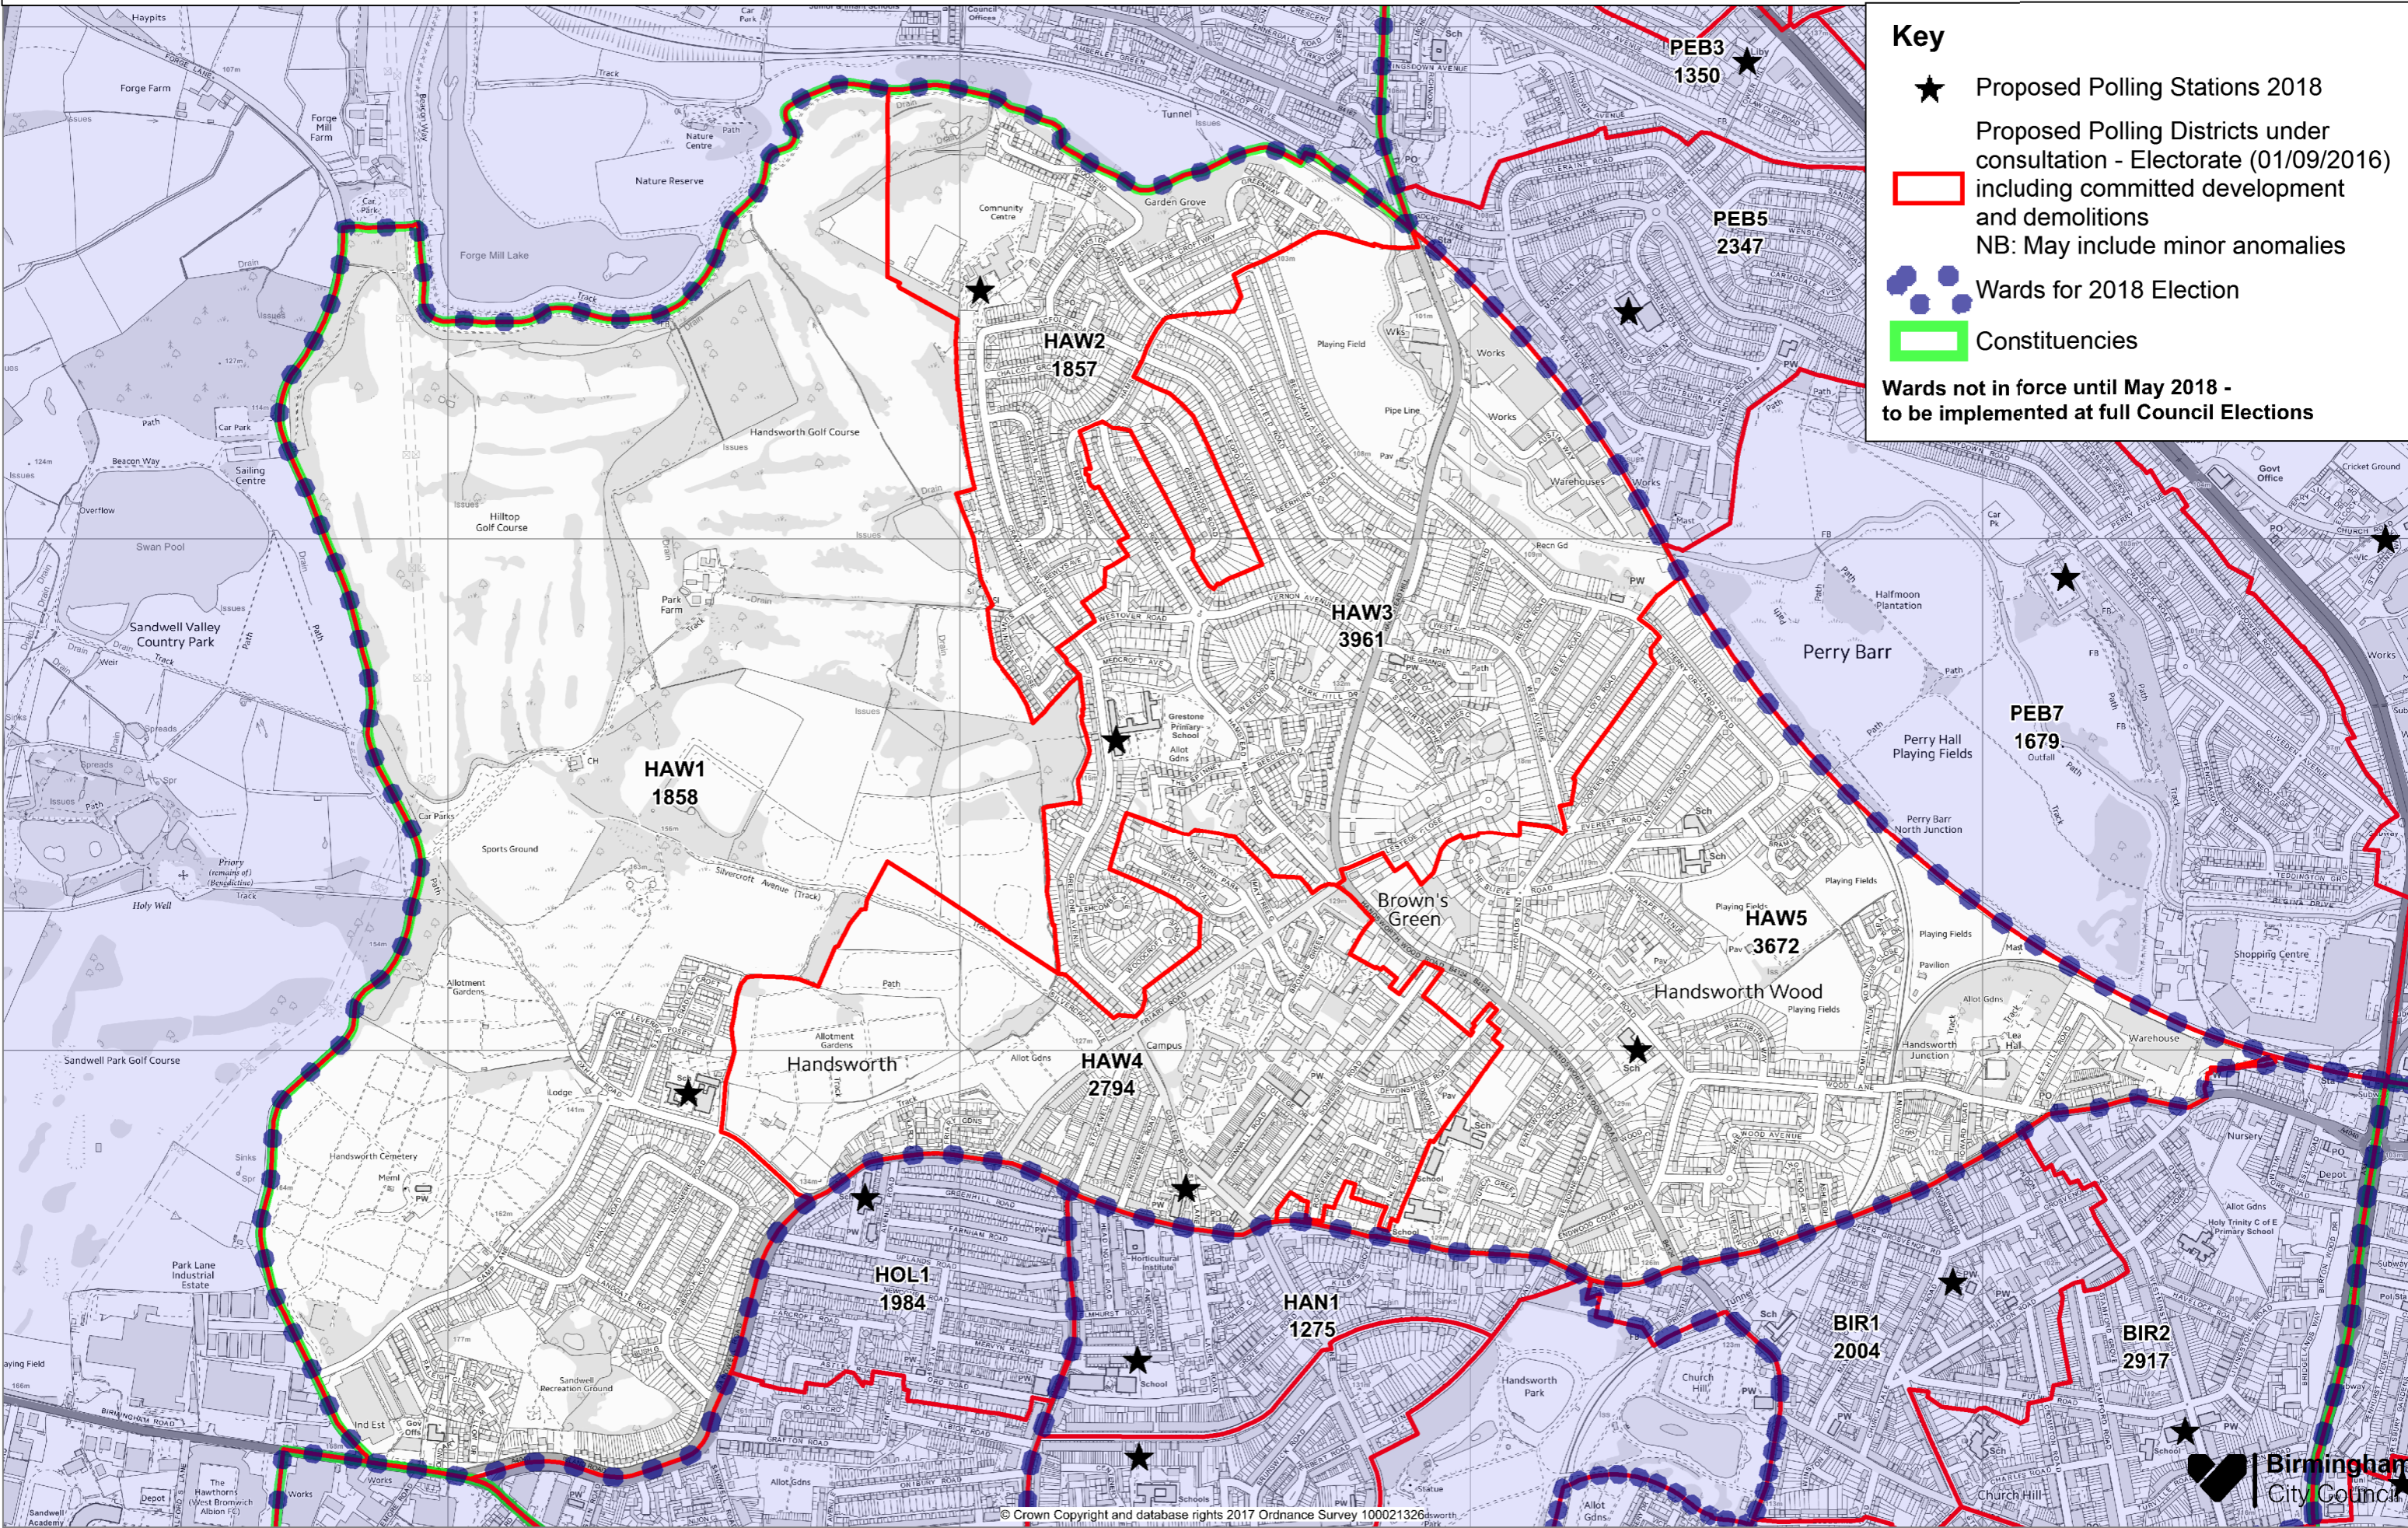

Handsworth Wood Ward

Proposed Polling Districts 2018

Key

- ★ Proposed Polling Stations 2018
- Proposed Polling Districts under consultation - Electorate (01/09/2016) including committed development and demolitions
NB: May include minor anomalies
- Wards for 2018 Election
- Constituencies

Wards not in force until May 2018 - to be implemented at full Council Elections